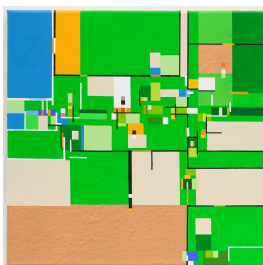

BART STOLLE

Searching Lines 2
2022
acrylic on canvas
40 x 40 cm

Price excl. taxes 5.000 €

BART STOLLE

Territory 1 (Green)
2022
acrylic on canvas
40 x 40 cm

Price excl. taxes 5.000 €

BART STOLLE

Searching Lines
2022
acrylic on canvas
40 x 40 cm

Price excl. taxes 5.000 €

BART STOLLE

5 X 5 (scattered)
2022
acrylic on canvas
40 x 40 cm

Price excl. taxes 5.000 €

BART STOLLE

Artificial Tinker II
2021
acrylic on canvas
50 x 40 cm

Price excl. taxes 5.000 €